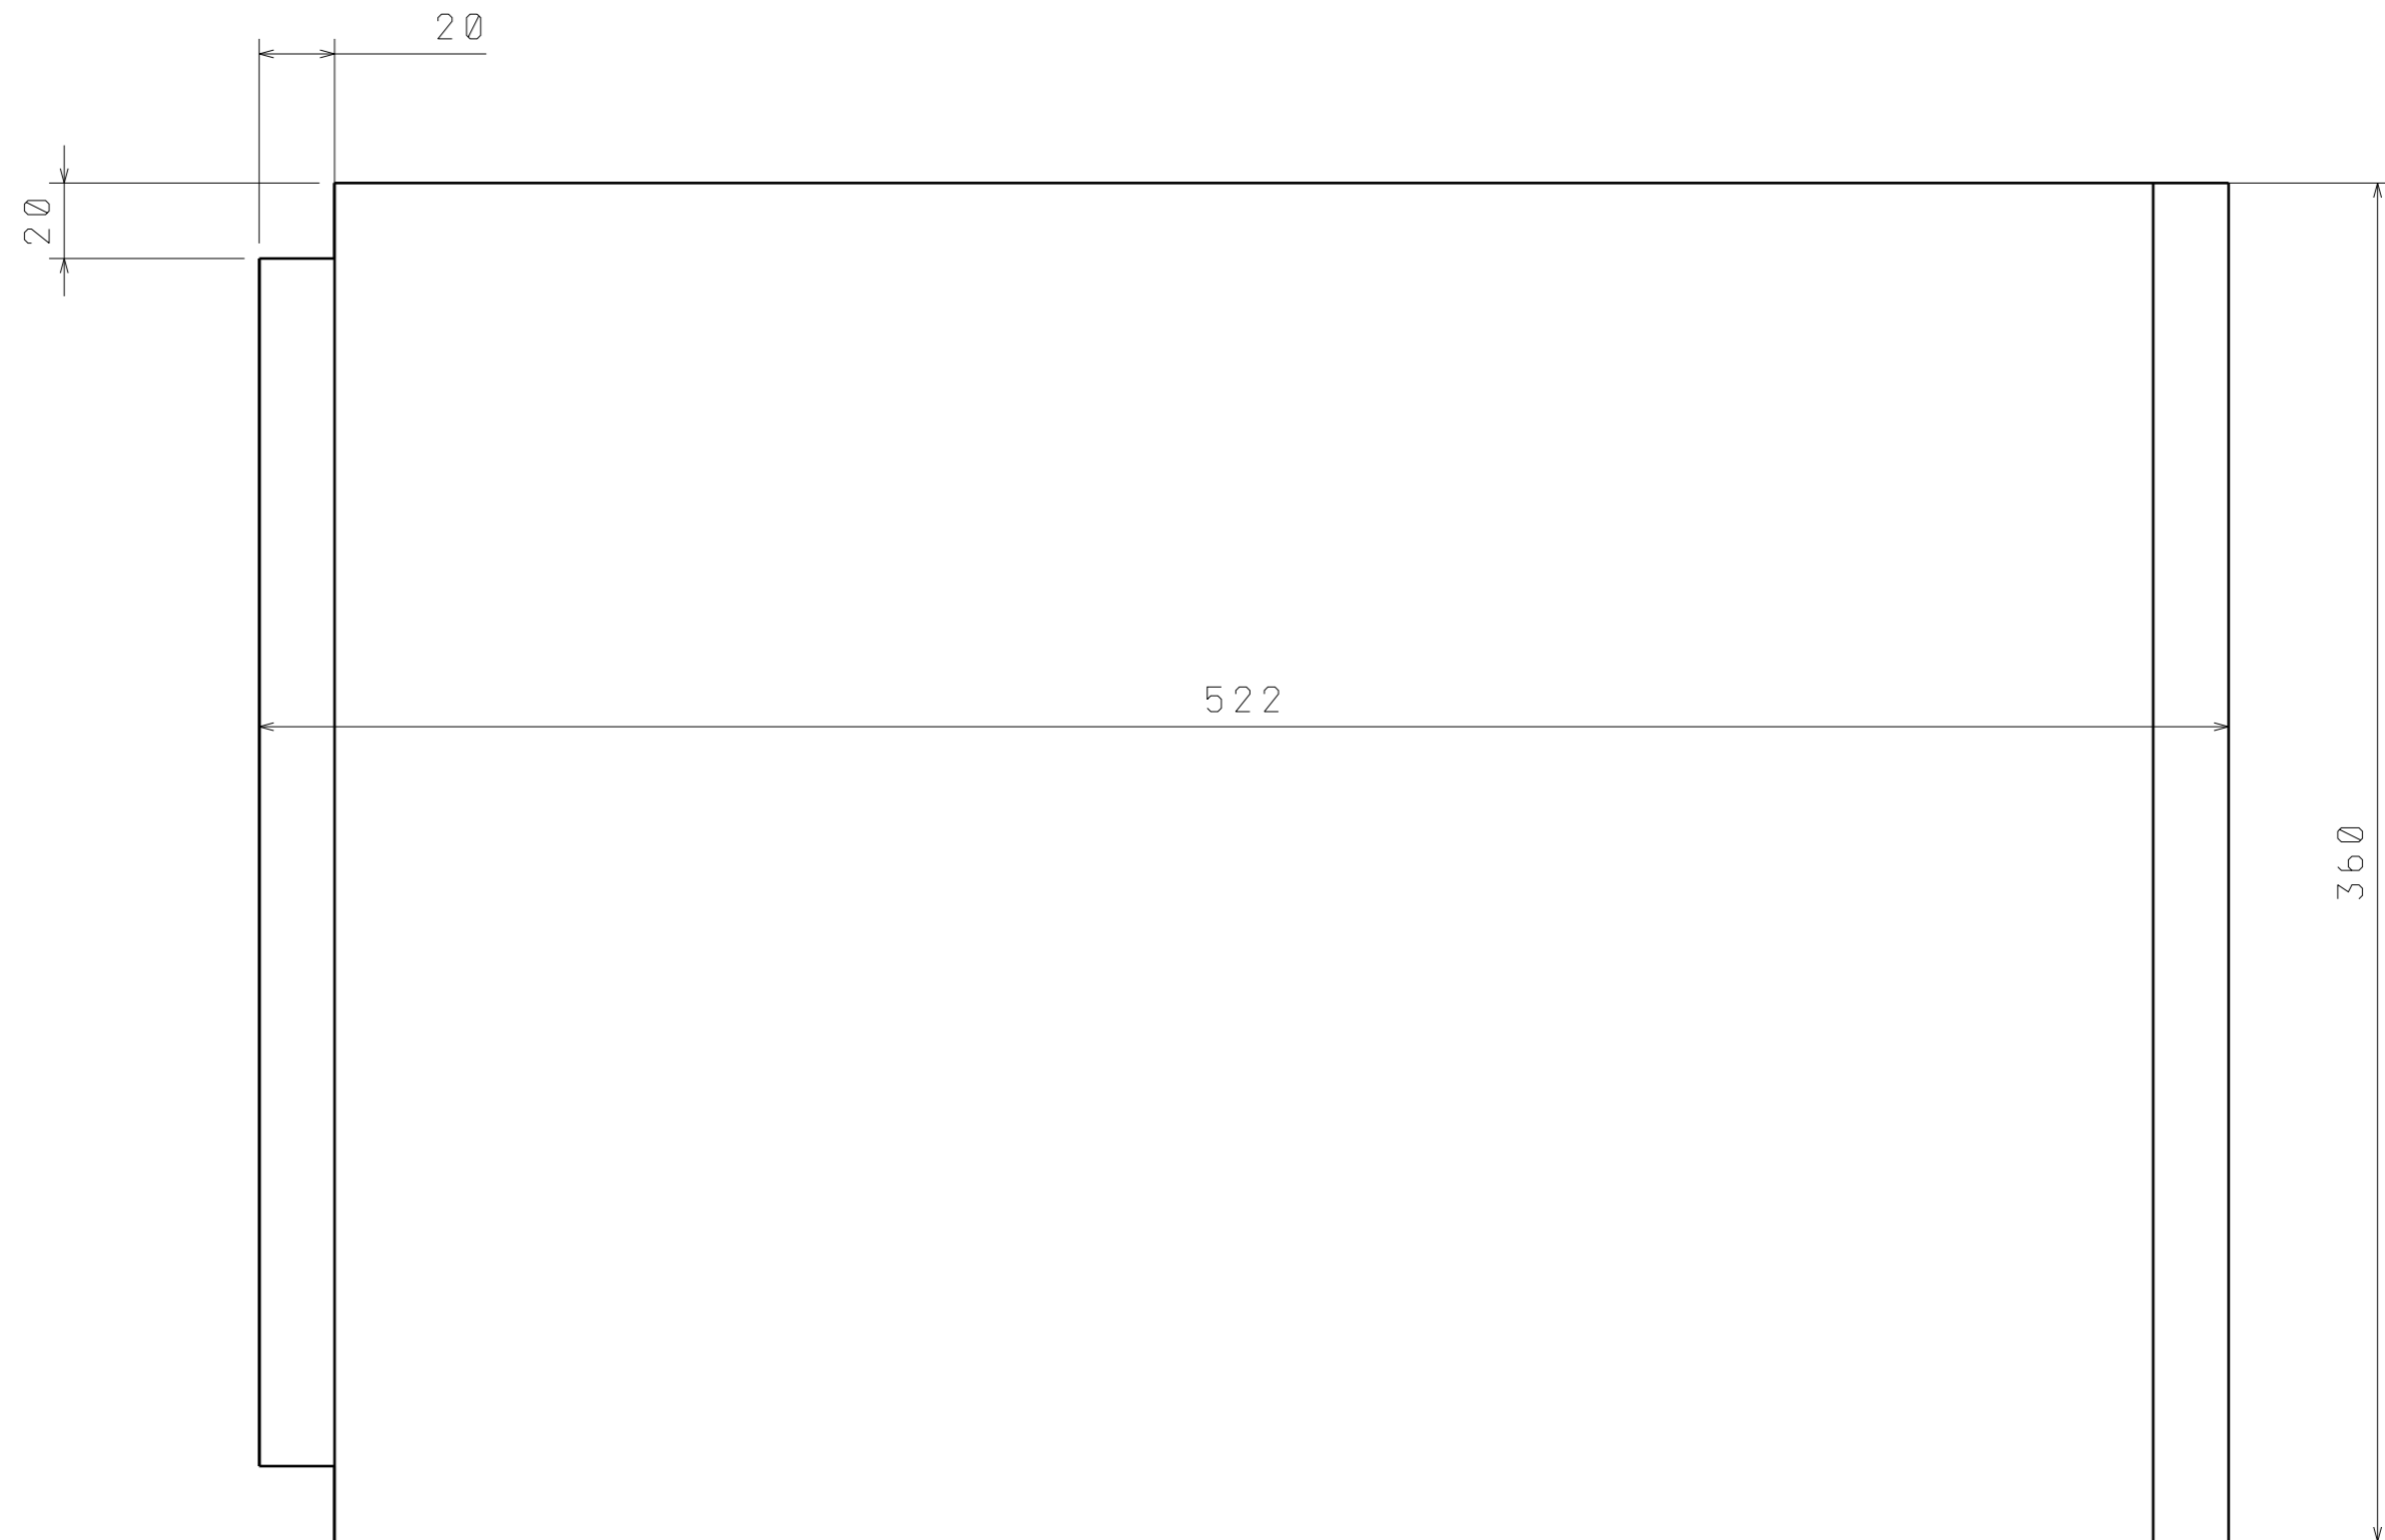

Sheet metal 1,5mm

Middle\_shelf