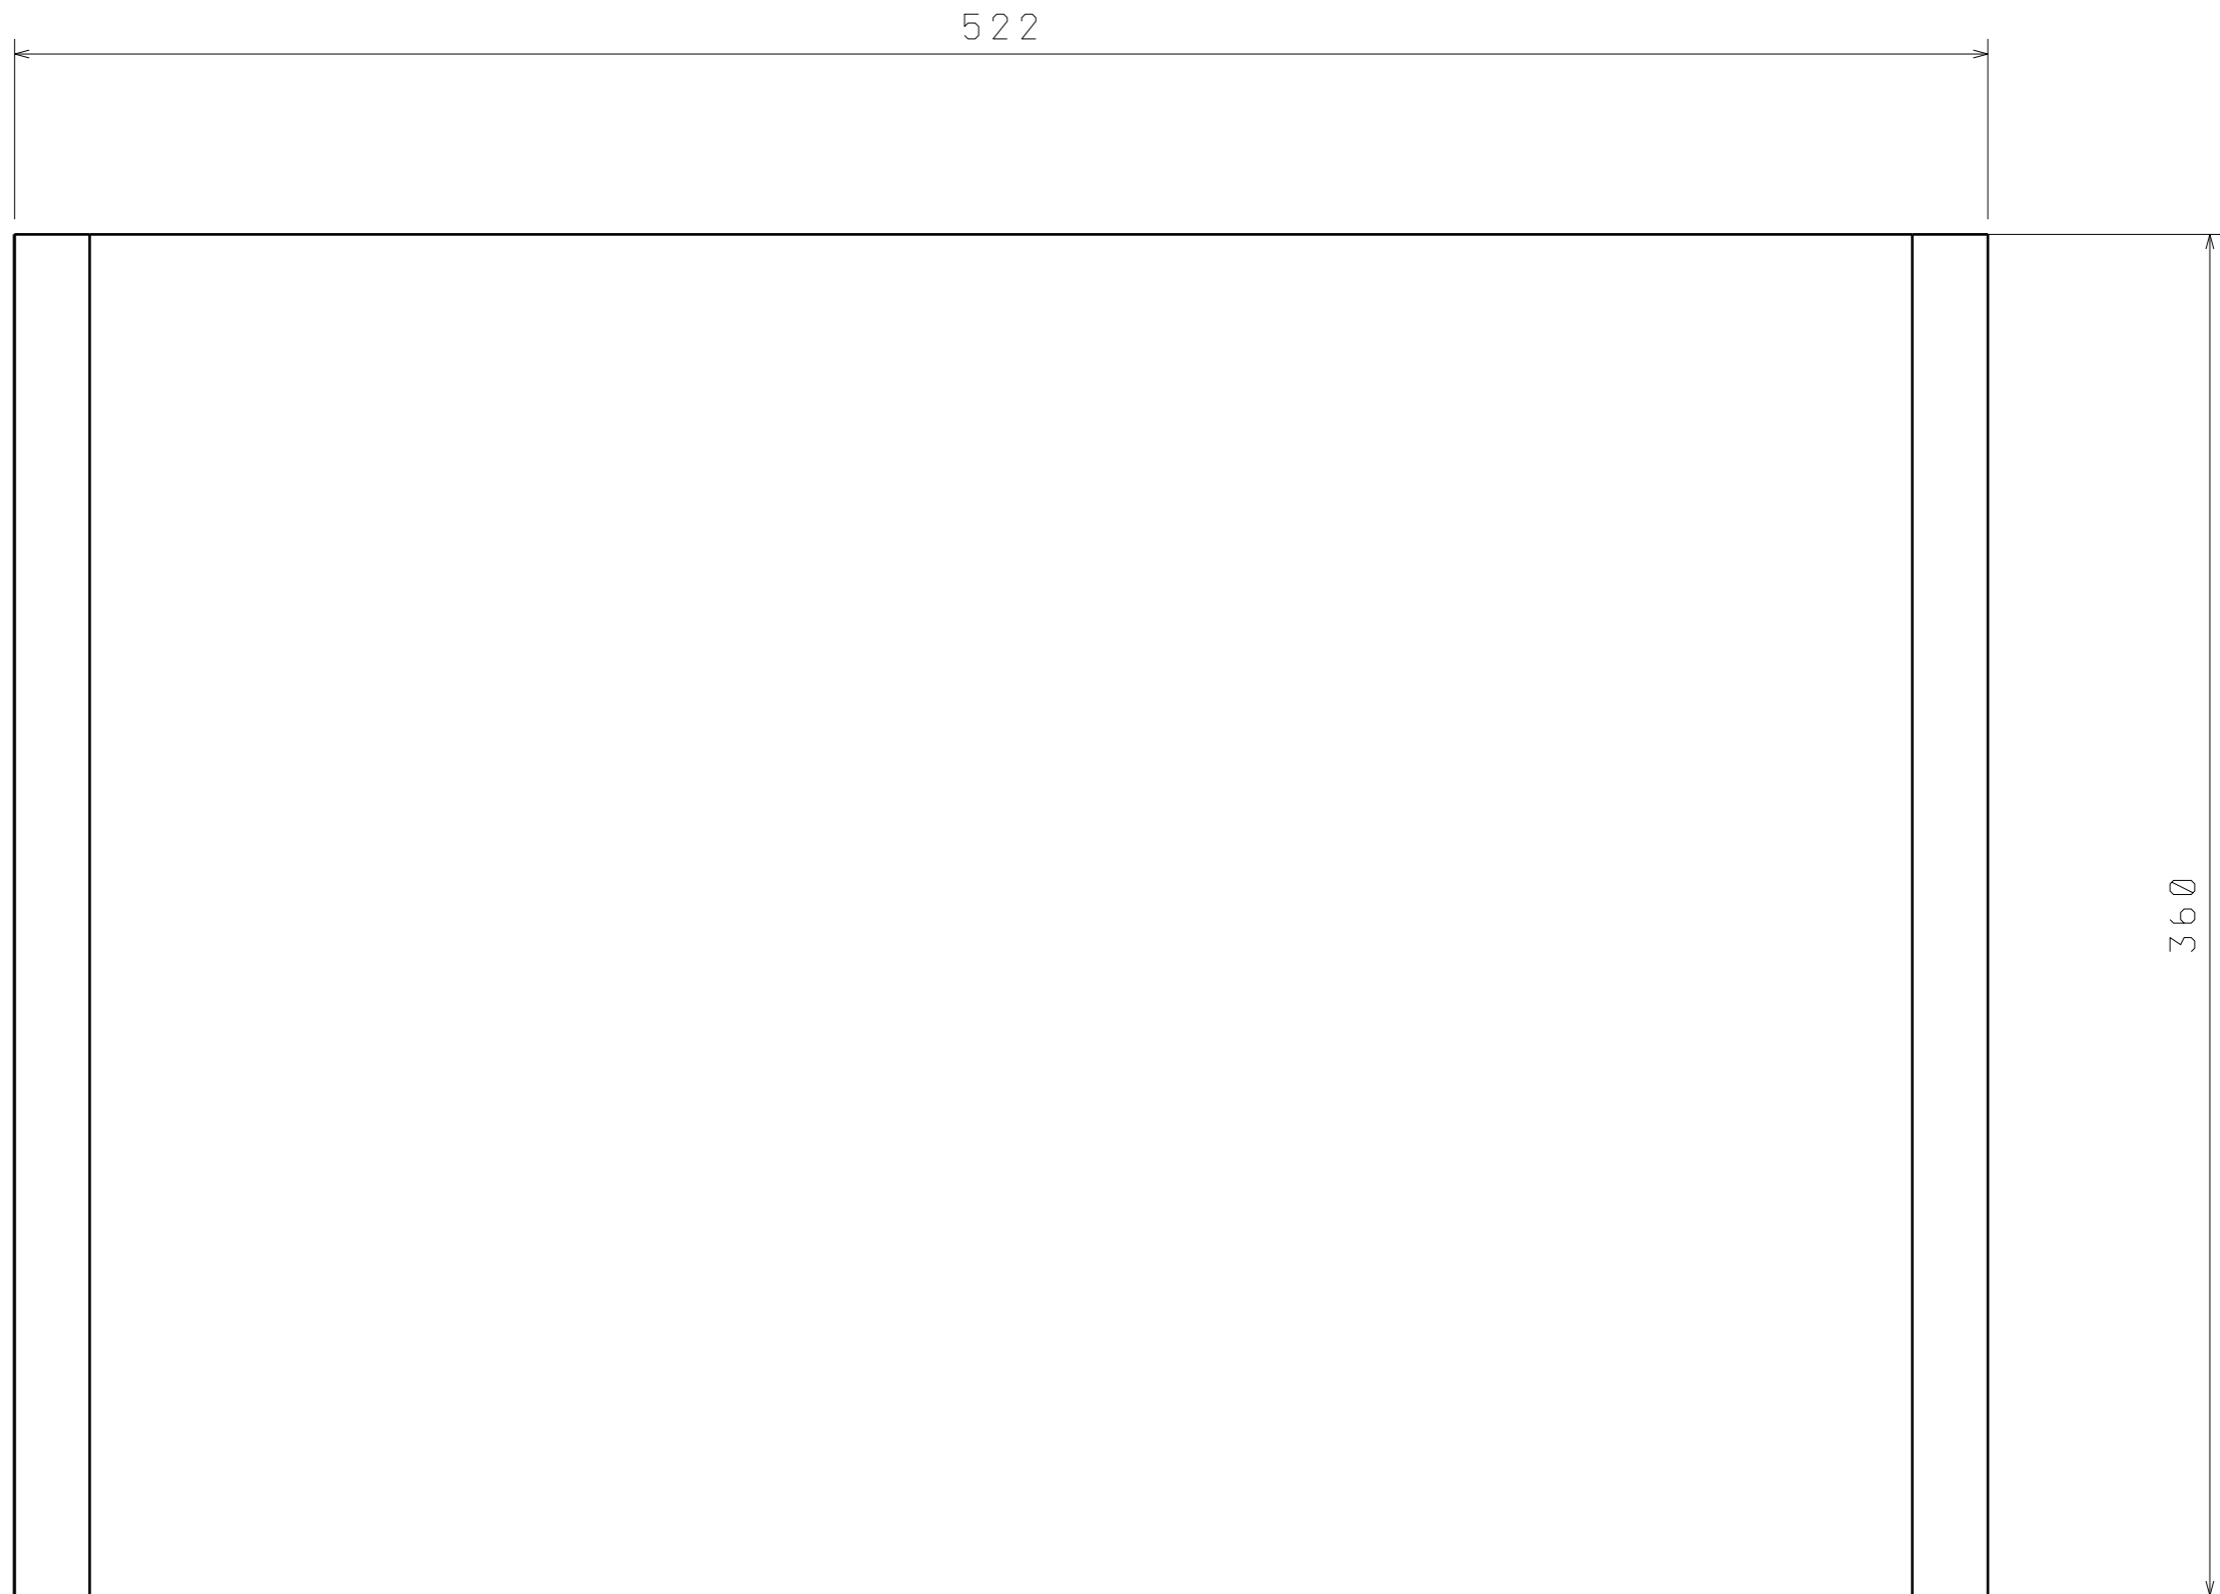

Sheet metal 1,5mm

Bottom_shelf