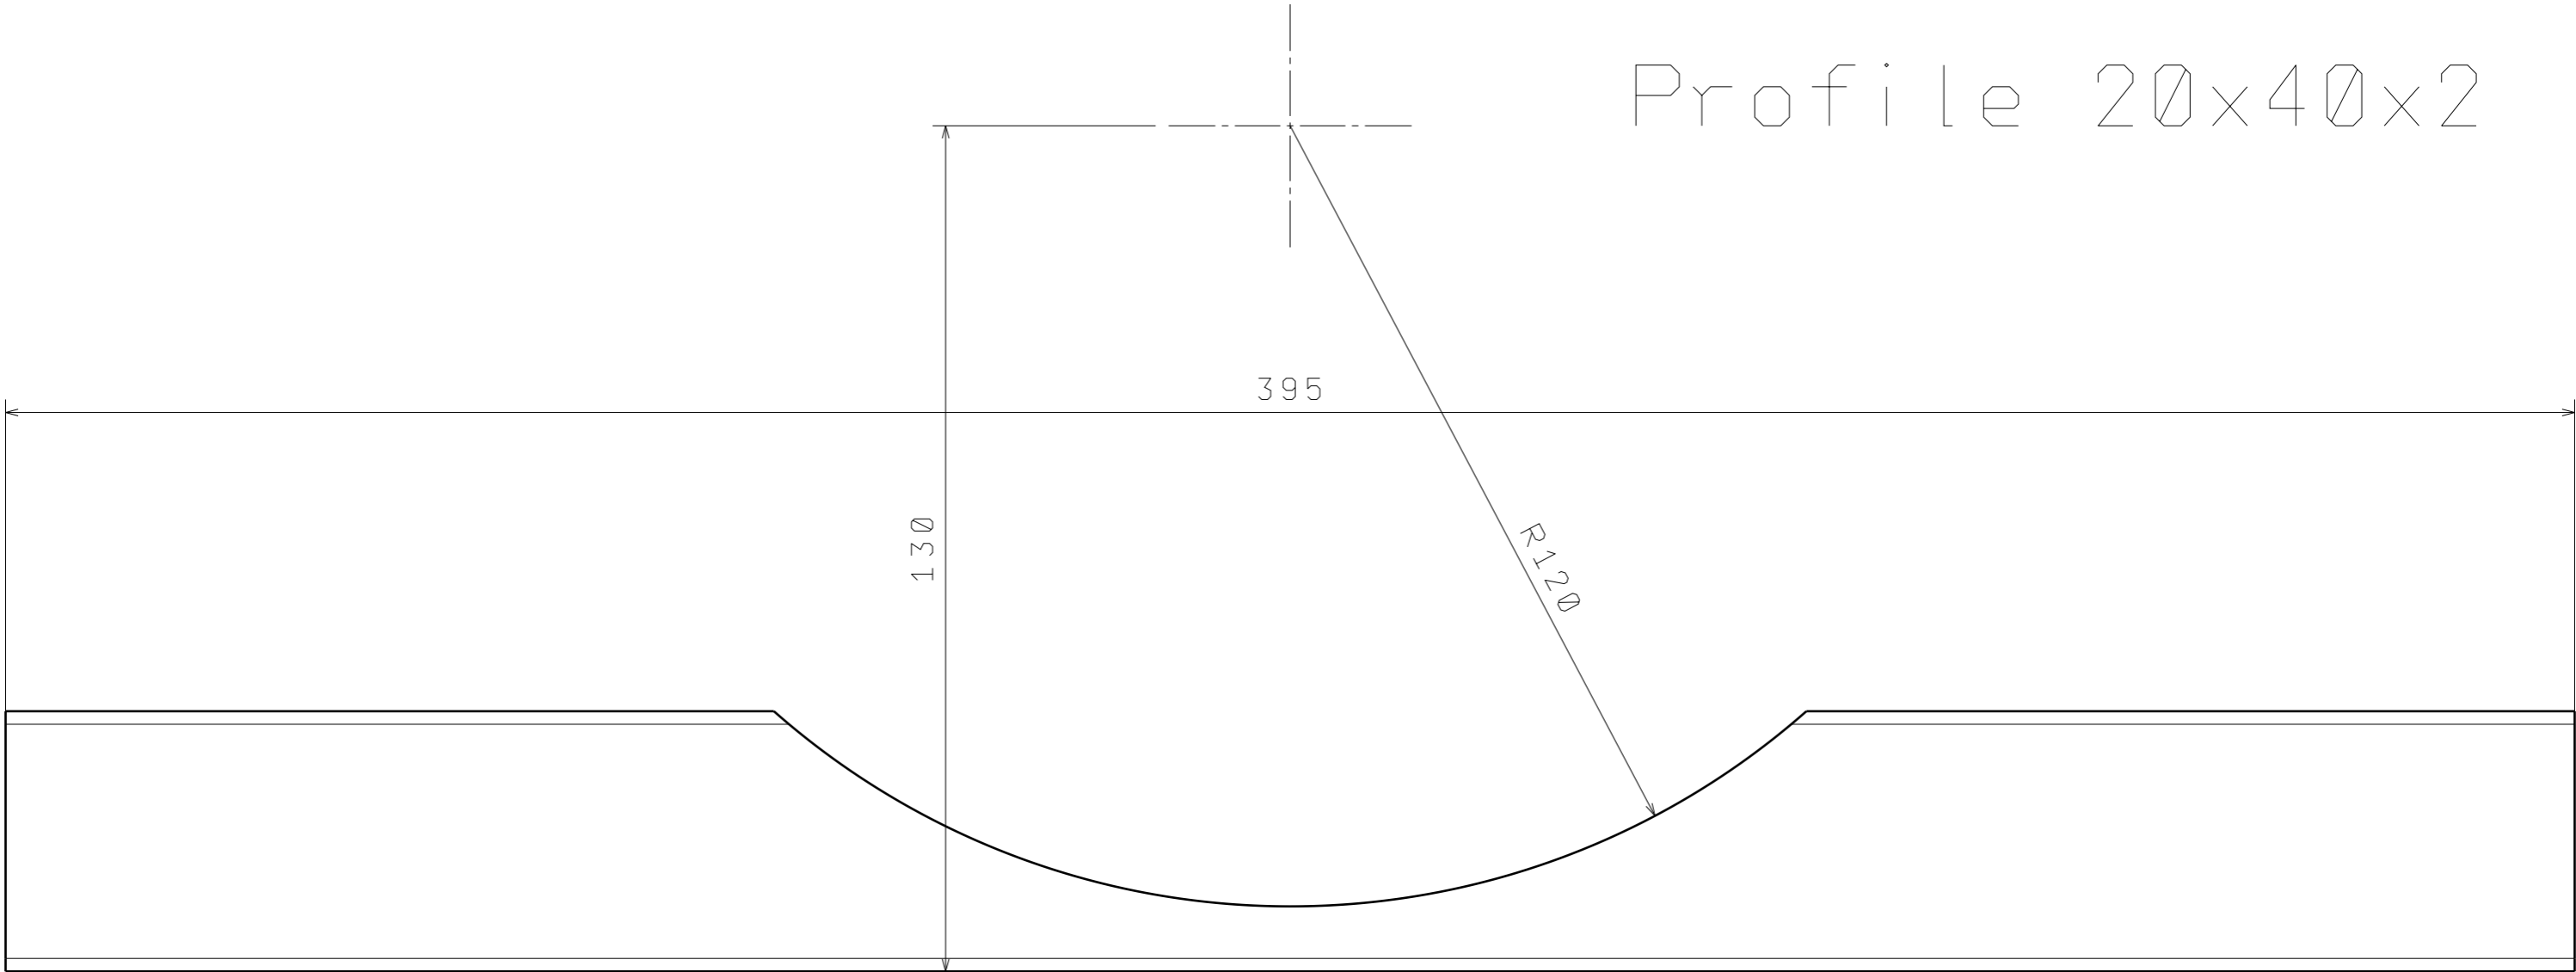

Profile 20x40x2

Bottle_seat

Adjust dimensions to your bottle